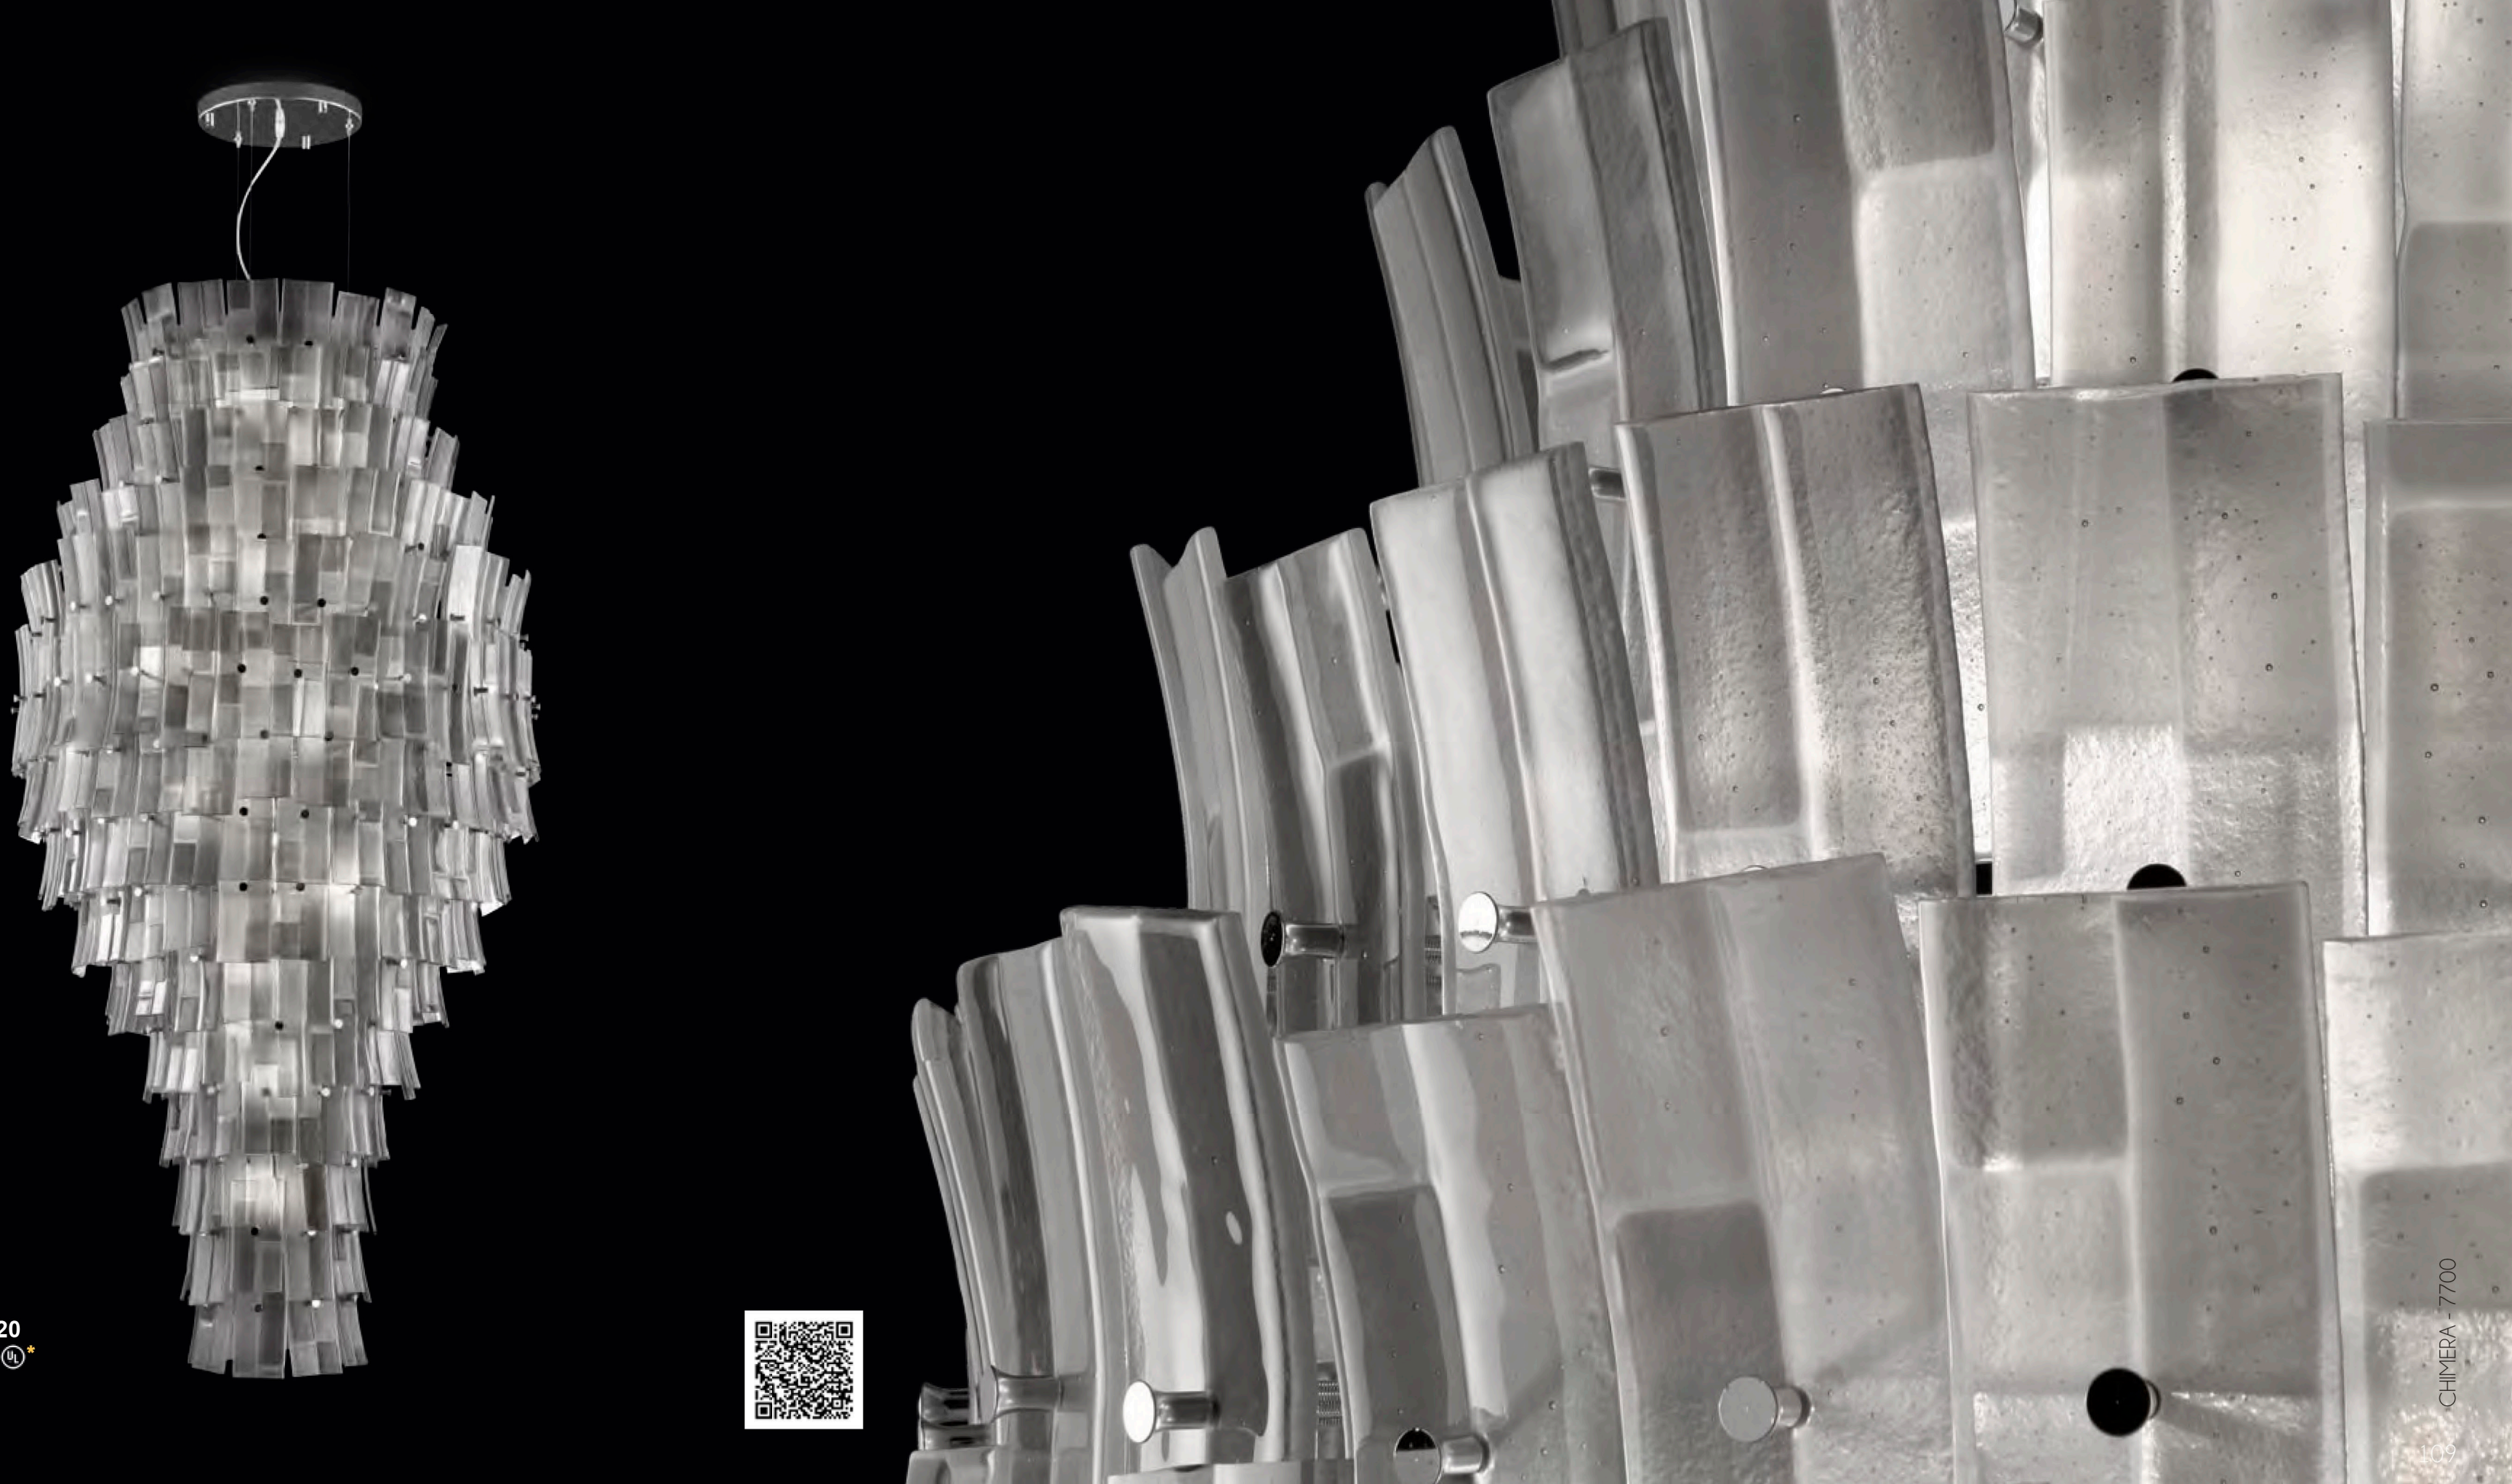

Chimera

SS7700-1DC

Ø 80 cm
H min/max
200/280 cm

-  E14 23 x MAX 40W
-  90 kg
-  1D frozen clear and grey
grigio chiaro ghiaccio
-  C polished chrome

CE
IP20
EAC 

SS7701-DK
Ø 80 cm
H min/max
130/180 cm

⊖ E14 14 x MAX 40W
⚖ 60 kg
1D Frozen clear and grey
Crigio chiaro ghiaccio
K polished gold

CE
IP20
EAC 

SS7700-120X260-AK
Ø 120 cm
H 260 cm

E14 60 x MAX 40W
80 kg
A1 Amber/Ambra
K polished gold

CE
IP20
EAC U^{*}
⊕